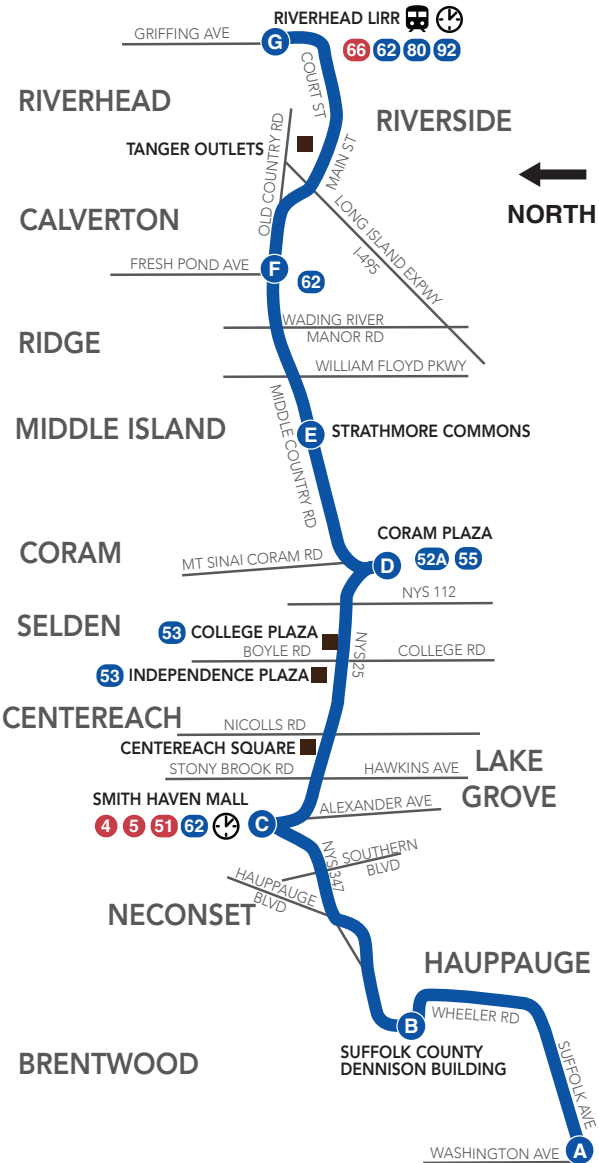

← Información
en español

58 Brentwood
LIRR to
Riverhead

Every 60 Minutes
Every Day

Brentwood LIRR

Hauppauge - Dennison Building

Smith Haven Mall

Centereach

Coram Plaza

Middle Island

Ridge

Calverton

Riverhead LIRR

Weekdays
Every 60 Minutes

Weekends and Holidays
Every 60 Minutes

Check timetables in this brochure for exact schedules.

58 Brentwood LIRR to Riverhead LIRR ROUTE MAP

WEEKDAYS Eastbound Towards Riverhead LIRR

WEEKDAYS Westbound Towards Brentwood LIRR

WEEKENDS Eastbound Towards Riverhead LIRR

Brentwood LIRR	Hauppauge Suffolk County Dennison Building	Lake Grove Smith Haven Mall	Coram Coram Plaza	Middle Island Strathmore Commons	Calverton Middle Country Rd / Fresh Pond Ave	Riverhead LIRR
A	B	C	D	E	F	G
5:05	5:19	5:46	6:09	6:22	6:39	6:51
6:05	6:19	6:46	7:09	7:22	7:39	7:51
7:05	7:19	7:46	8:09	8:22	8:39	8:51
8:05	8:19	8:46	9:09	9:22	9:39	9:51
9:05	9:24	9:46	10:11	10:25	10:42	10:55
10:05	10:24	10:46	11:11	11:25	11:42	11:55
11:05	11:24	11:46	12:11	12:25	12:42	12:55
12:05	12:24	12:46	1:11	1:25	1:42	1:55
2:05	2:24	2:46	3:11	3:25	3:42	3:55
3:05	3:19	3:47	4:14	4:28	4:45	4:58
4:05	4:19	4:47	5:14	5:28	5:45	5:58
5:05	5:19	5:47	6:14	6:28	6:45	6:58
6:05	6:18	6:46	7:10	7:22	7:39	7:52
7:05	7:18	7:46	8:10	8:22	8:39	8:52
8:05	8:18	8:46	9:10	9:22	9:39	9:52
9:05	9:18	9:46	10:10	10:22	10:39	10:52
10:05	10:18	10:46	11:10	11:22	11:39	11:52